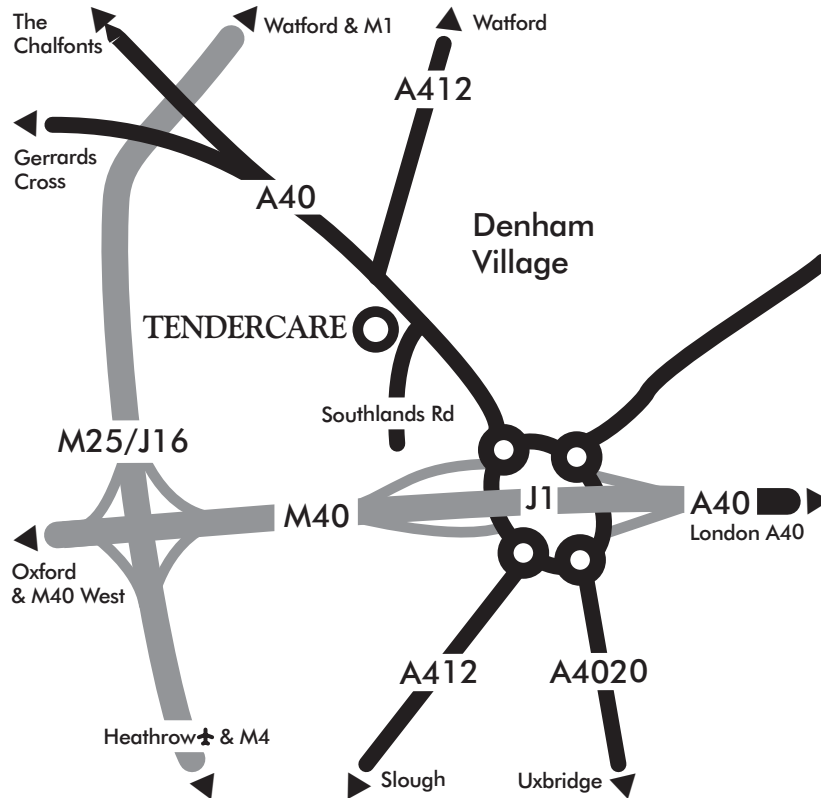

TENDERCARE

Mature & Formal Hardy Plants

**TENDERCARE, Southlands Road,
Denham, Middlesex ,UB9 4HD.**

Telephone: +44 (0)1895 835544

Facsimile: +44 (0)1895 835036

Web: www.tendercare.co.uk

E-mail: sales@tendercare.co.uk

Opening times

Nursery

Monday to Friday 9:00 am – 5:00 pm

Saturday 10:00 am - 6:00 pm

Trade Office

Monday - Friday 8.00 am - 5:00 pm

Saturday 9:00 am - 2:00 pm

Our Nursery is easy to find, it is just beside Junction 1 of the M40. From Junction 1, follow signs to Denham & Gerrards Cross, passing under an iron footbridge, and taking the first left, which is Southlands Road. TENDERCARE is on the corner of the A40 and Southlands Road, and is well sign posted. (Look out for the large purple sign on your left, saying "TENDERCARE next left" and the large trees in purple pots on the grass verge.